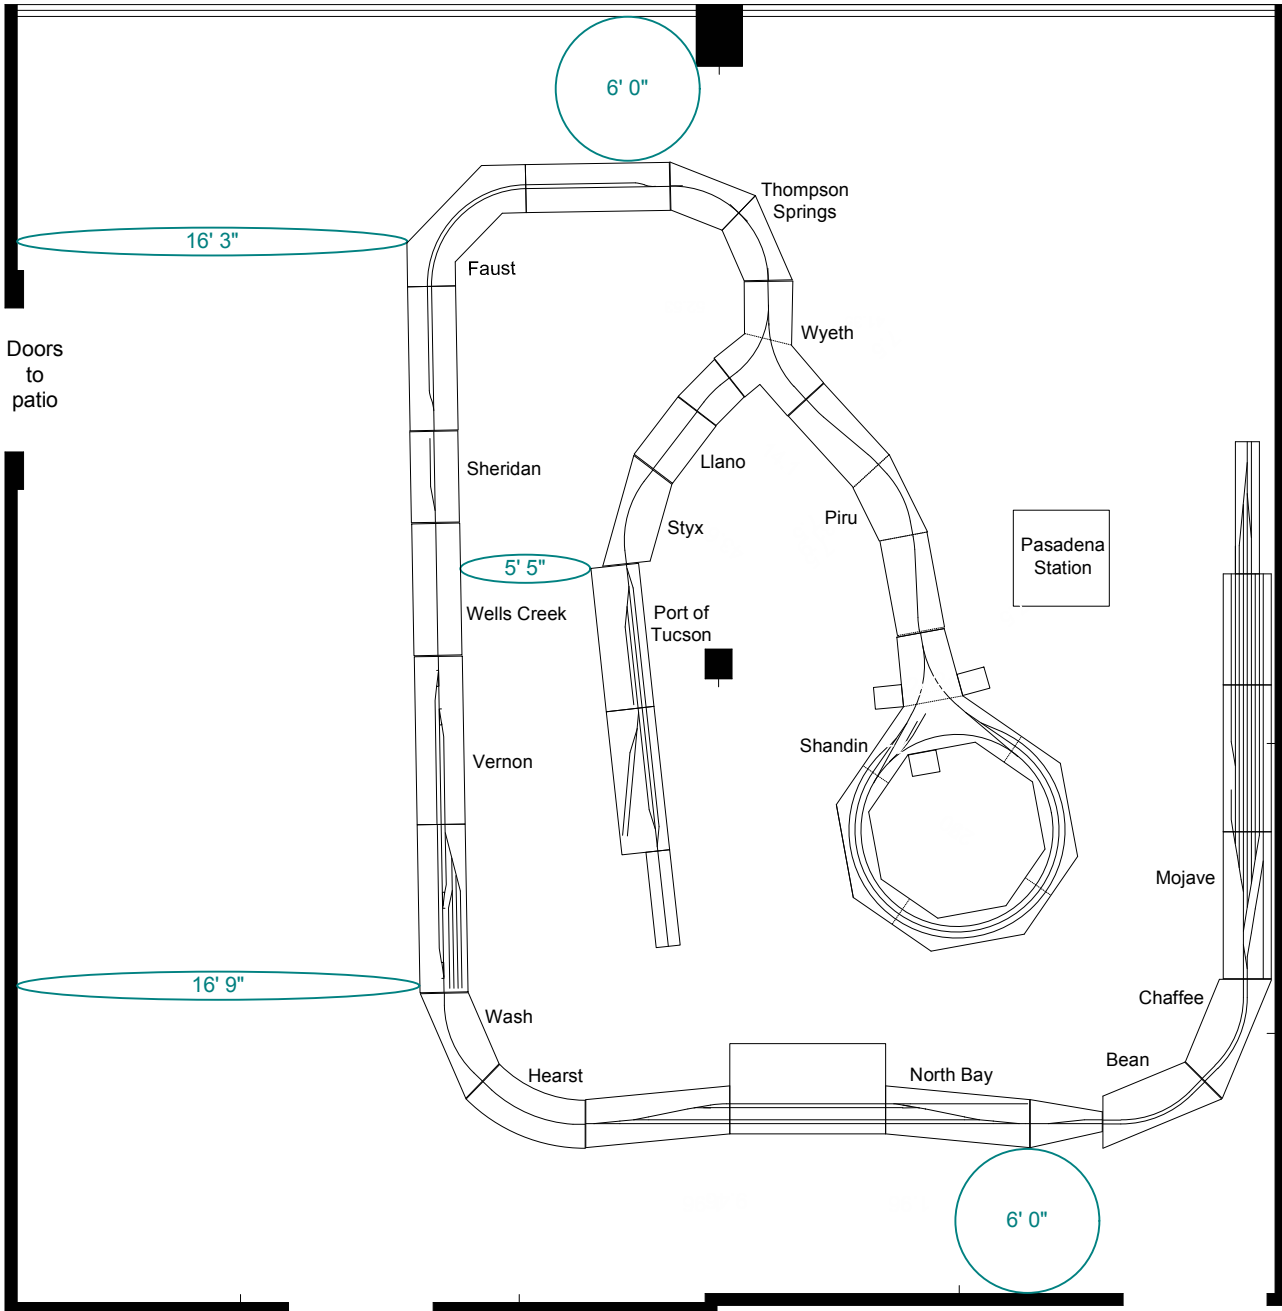

Window wall

Window wall

Doors to patio

Pasadena Station

Mojave

Chaffee

Bean

Doors to service room

Main hotel hallway and access to room

6' 0"

16' 3"

5' 5"

16' 9"

6' 0"